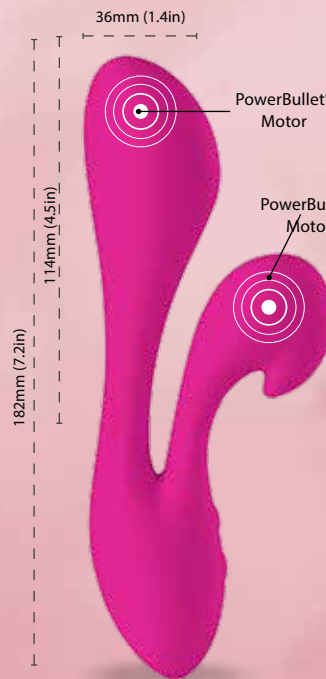

Dimensions: 190mm (7.5in) x 20mm (0.7in) x 38mm (1.5in)

Run Time: Up to 16 hours
Charge Time: 2 hours

- 100% Premium Silicone-Covered Body
- Virtually Seamless, Safe and Easy to Clean
- Certified Waterproof and Fully Submersible
- Independently Controlled Vibrations
- Two PowerBullet® Motors

3-20916

The Feather Swan

Dimensions: 165mm (6.5in) x 21mm (0.8in) x 39mm (1.5in)

Run Time: Up to 9 hours
Charge Time: 3 hours

- Accentuated Curves with Bold Vibrating Tips
- Two PowerBullet® Motors
- Independently Controlled Vibrations
- Two PowerBullet® Motors

3-21016

The Silhouette Swan

Dimensions: 182mm (7.2in) x 34mm (1.3in) x 36mm (1.4in)

Run Time: Up to 8 hours
Charge Time: 3 hours

- Accentuated Curves with Bold Vibrating Tips
- Two PowerBullet® Motors
- Independently Controlled Vibrations
- Two PowerBullet® Motors