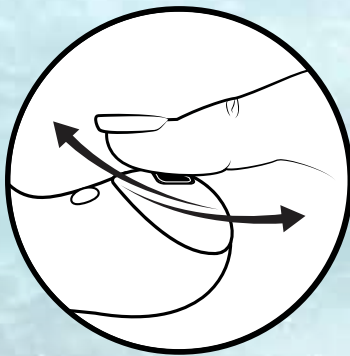

RESPONSIVE TOUCH CONTROL

Quick Response