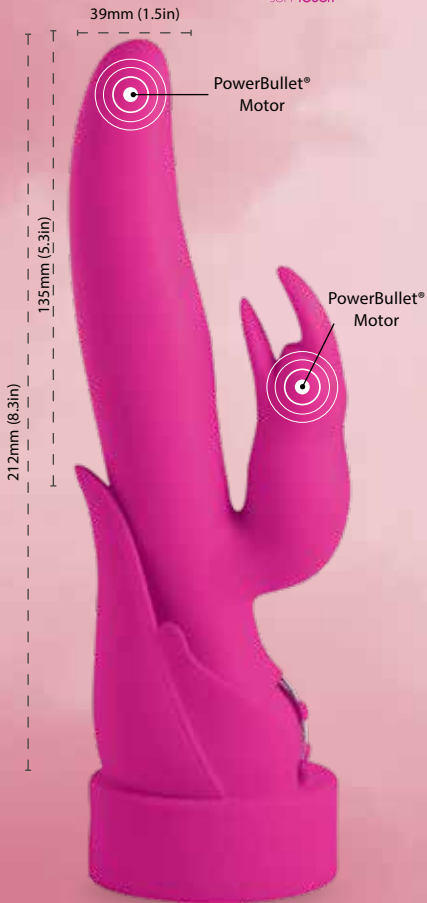

3-21016

The Silhouette Swan

Dimensions: 182mm (7.2in) x 34mm (1.3in) x 36mm (1.4in)

Run Time: Up to 8 hours
Charge Time: 3 hours

- Accentuated Curves with Bold Vibrating Tips
- Two PowerBullet® Motors
- Independently Controlled Vibrations
- Two PowerBullet® Motors

swan®

The Original Collection

3-21116

The Cygnet Swan

Dimensions: 188mm (7.4in) x 23mm (0.9in) x 36mm (1.4in)

Run Time: Up to 12 hours

Charge Time: 3 hours

- Accentuated Curves with Bold Vibrating Tips
- Two PowerBullet® Motors
- Independently Controlled Vibrations
- Two PowerBullet® Motors

96016

ADORE Petite Elegance By Swan

Dimensions: 212mm (8.3in) x 30mm (1.1in) x 39mm (1.5in)

Run Time: Up to 12 hours

Charge Time: 5 hours

- Accentuated Curves with Bold Vibrating Tips
- Two PowerBullet® Motors
- Independently Controlled Vibrations
- Two PowerBullet® Motors