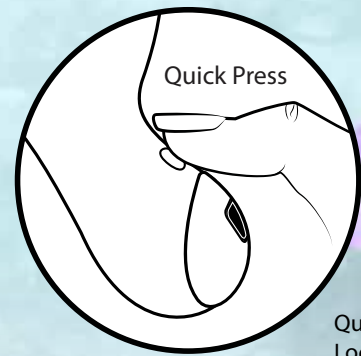

Touch™

by Swan®

Featuring an easy-to-use touch sensor, which allows you to control your passion with just a touch.

RESPONSIVE TOUCH CONTROL

Quick Response

Gradual Response

Speed Lock

Quick Press to Lock/Unlock Vibration/Rotation