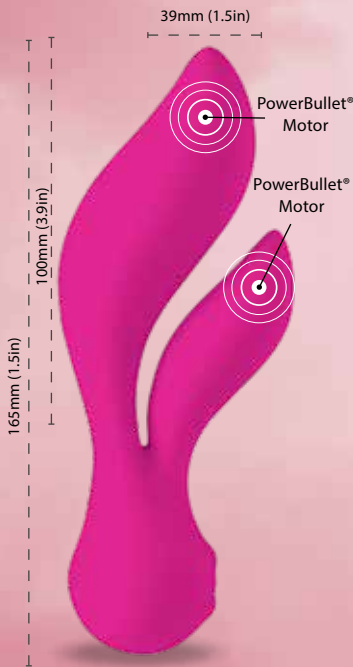

Dimensions: 190mm (7.5in) x 20mm (0.7in) x 38mm (1.5in)

Run Time: Up to 16 hours
Charge Time: 2 hours

- 100% Premium Silicone-Covered Body
- Virtually Seamless, Safe and Easy to Clean
- Certified Waterproof and Fully Submersible
- Independently Controlled Vibrations
- Two PowerBullet® Motors

3-20916

The Feather Swan

Dimensions: 165mm (6.5in) x 21mm (0.8in) x 39mm (1.5in)

Run Time: Up to 9 hours
Charge Time: 3 hours

- Accentuated Curves with Bold Vibrating Tips
- Two PowerBullet® Motors
- Independently Controlled Vibrations
- Two PowerBullet® Motors

3-21016

The Silhouette Swan

Dimensions: 182mm (7.2in) x 34mm (1.3in) x 36mm (1.4in)

Run Time: Up to 8 hours
Charge Time: 3 hours

- Accentuated Curves with Bold Vibrating Tips
- Two PowerBullet® Motors
- Independently Controlled Vibrations
- Two PowerBullet® Motors