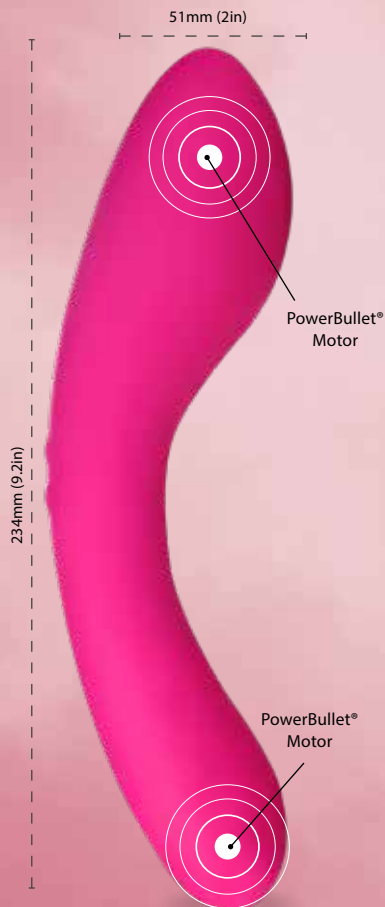

- Independently Controlled Vibrations
- 7 Functions in each motor
- Certified Waterproof and Fully Submersible
- "Press and Hold" Technology
- Two PowerBullet® Motors

The Original Collection

3-20416

The Swan Wand

Dimensions: 234mm (9.2in) x 51mm (2in)

Run Time: Up to 8.5 hours

Charge Time: 4 hours

Item # 5-348

The Swan Wand Counter display with tester

The Original Collection

3-20616

The Black Swan

Dimensions: 190mm (7.5in) x 20mm (0.7in) x 38mm (1.5in)

Run Time: Up to 16 hours
Charge Time: 2 hours

- 100% Premium Silicone-Covered Body
- Virtually Seamless, Safe and Easy to Clean
- Certified Waterproof and Fully Submersible
- Independently Controlled Vibrations
- Two PowerBullet® Motors

3-20916

The Feather Swan

Dimensions: 165mm (6.5in) x 21mm (0.8in) x 39mm (1.5in)

Run Time: Up to 9 hours
Charge Time: 3 hours

- Accentuated Curves with Bold Vibrating Tips
- Two PowerBullet® Motors
- Independently Controlled Vibrations
- Two PowerBullet® Motors