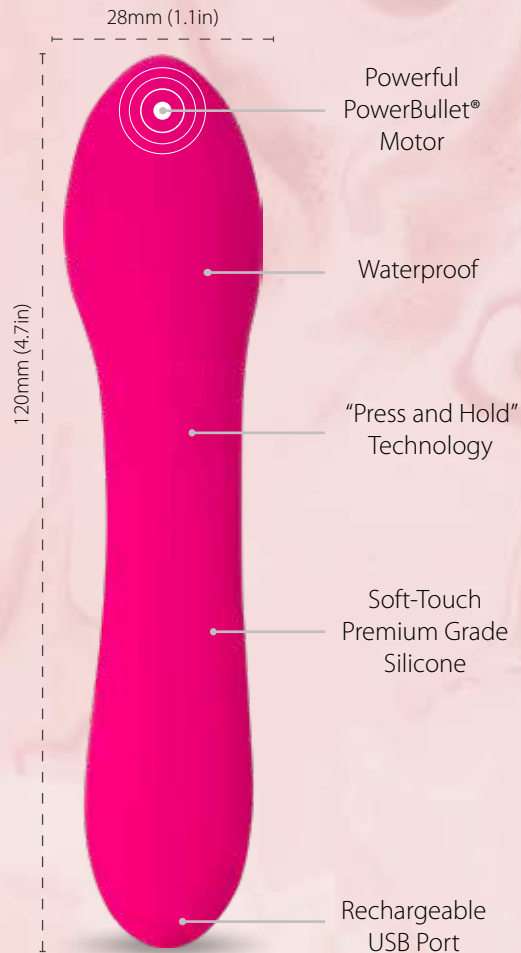

WATERPROOF

MULTI-SPEED

PTHALATE FREE
THIS PRODUCT CONTAINS NO PHTHALATES

RECHARGEABLE

Mini Swan Wand

The Mini Swan Wand is a luxurious compact vibe gaining its inspiration from the mega successful Swan Wand. Beautiful in design, extraordinary in power, the Mini Swan Wand is perfect for someone on the go who loves to be naughty and adventurous. It also looks amazing on your night stand awaiting your every desire.

minis collection

3-21516

Mini Swan Wand

Dimensions: 120mm (4.7in) x 28mm (1.1in) x 28mm (1.1in)

Run Time: Up to 2 hours

Charge Time: 2 hours

Item # 5-355

The Mini Swan Wand Counter Display Available Includes Tester

THE MINI SWAN WAND

Glow in the Dark

321514
BLUE

321528
PINK

321515
PURPLE

321529
ORANGE

DIMENSIONS:
LENGTH: 121MM (4.7")
LARGEST DIAMETER: 28MM (1")

RUN TIME: 100 MINUTES
CHARGE TIME: 2 HOURS