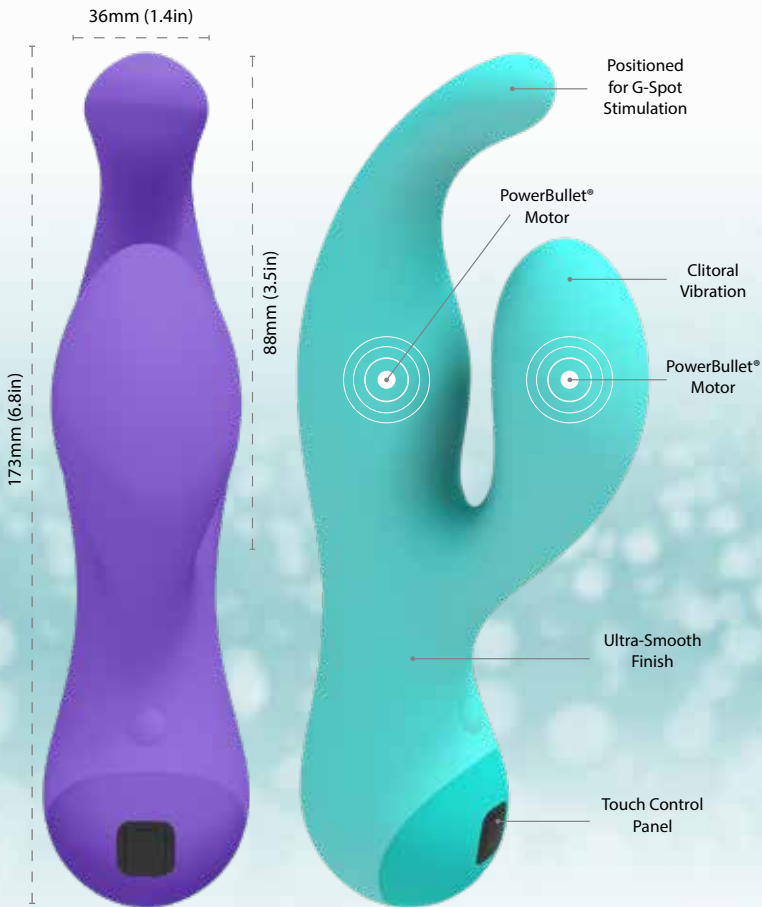

Touch™ by Swan®

Solo

Solo, a new concept from Touch by Swan®, features a curvaceous design perfectly enhanced for your pleasure. Its broad clitoral stimulator will create more contact with your natural shape, while the body of the Solo is positioned for blowing G-Spot pleasure.

Using the responsive touch panel at the base, control your experience with a simple swipe in any direction. Swiping down will control the clitoral vibration, while swiping right or left will control the body vibration.

The vibrations of all Touch by Swan® designs are amplified by the trusted PowerBullet® vibration technology.

3-94715
Solo - Purple
3-94719
Solo - Teal

Dimensions: 173mm (6.8in) x 100mm (3.9in) x 36mm (1.4in)

Run Time: Up to 7.5 hours

Charge Time: 2 hours