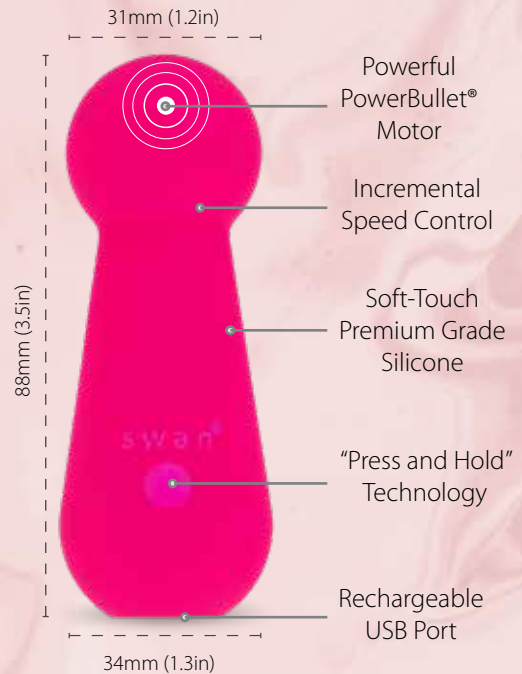

Mini Swan Pawn

Dimensions: 88mm (3.5in) x 34mm (1.3in) x 34mm (1.3in)

Run Time: Up to 2 hours

Charge Time: 1.5 hours