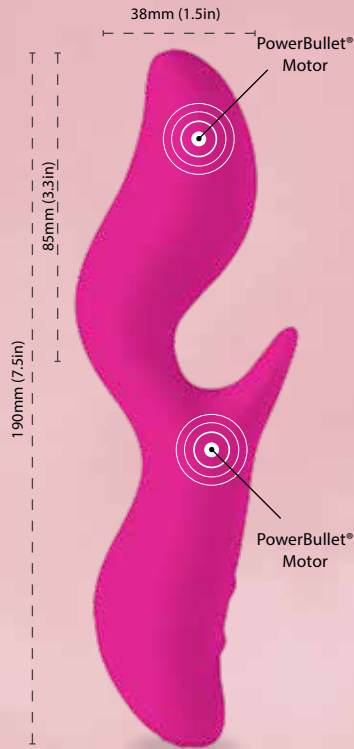

Dimensions: 234mm (9.2in) x 51mm (2in)

Run Time: Up to 8.5 hours

Charge Time: 4 hours

Item # 5-348

The Swan Wand Counter display with tester

The Original Collection

3-20616

The Black Swan

Dimensions: 190mm (7.5in) x 20mm (0.7in) x 38mm (1.5in)

Run Time: Up to 16 hours
Charge Time: 2 hours

- 100% Premium Silicone-Covered Body
- Virtually Seamless, Safe and Easy to Clean
- Certified Waterproof and Fully Submersible
- Independently Controlled Vibrations
- Two PowerBullet® Motors

3-20916

The Feather Swan

Dimensions: 165mm (6.5in) x 21mm (0.8in) x 39mm (1.5in)

Run Time: Up to 9 hours
Charge Time: 3 hours

- Accentuated Curves with Bold Vibrating Tips
- Two PowerBullet® Motors
- Independently Controlled Vibrations
- Two PowerBullet® Motors

3-21016

The Silhouette Swan

Dimensions: 182mm (7.2in) x 34mm (1.3in) x 36mm (1.4in)

Run Time: Up to 8 hours
Charge Time: 3 hours

- Accentuated Curves with Bold Vibrating Tips
- Two PowerBullet® Motors
- Independently Controlled Vibrations
- Two PowerBullet® Motors