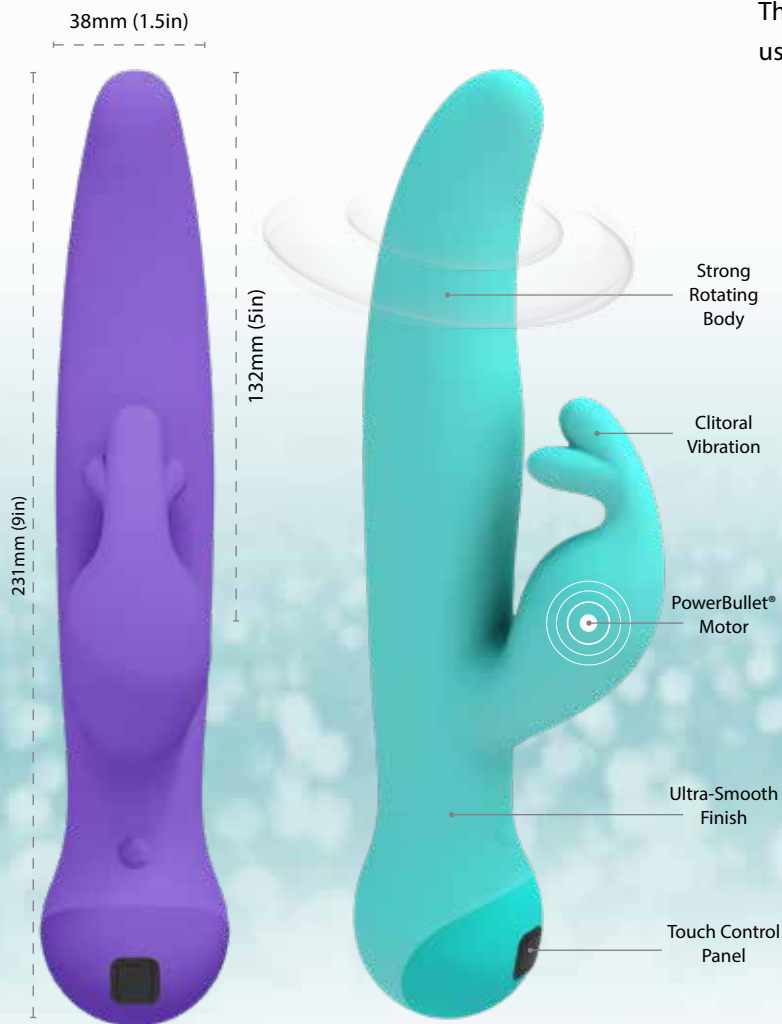

Touch™

by Swan®

Trio

Trio, with its bold triple sensation clitoral stimulator, is a powerhouse of pleasure. When used with the strong rotating body, Trio allows you to reach a higher level. The tri-fold shape completely surrounds the clitoral area to maximize stimulation until you're taken over the edge.

Using the responsive touch panel at the base, control your experience with a simple swipe in any direction. Swiping up or down will control the clitoral vibration, while swiping right or left will control the body rotation.

The vibrations of all Touch by Swan® designs are amplified using the trusted PowerBullet® vibration technology.