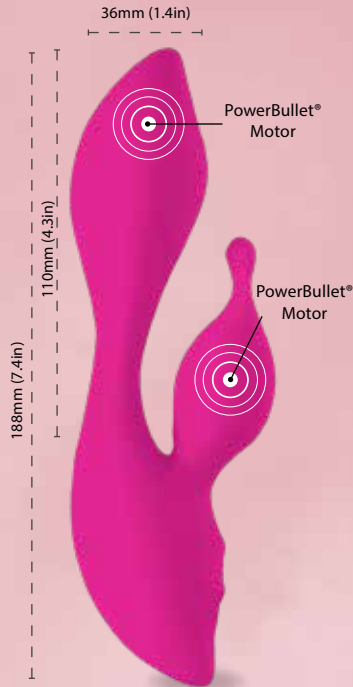

3-20916

The Feather Swan

Dimensions: 165mm (6.5in) x 21mm (0.8in) x 39mm (1.5in)

Run Time: Up to 9 hours
Charge Time: 3 hours

- Accentuated Curves with Bold Vibrating Tips
- Two PowerBullet® Motors
- Independently Controlled Vibrations
- Two PowerBullet® Motors

3-21016

The Silhouette Swan

Dimensions: 182mm (7.2in) x 34mm (1.3in) x 36mm (1.4in)

Run Time: Up to 8 hours
Charge Time: 3 hours

- Accentuated Curves with Bold Vibrating Tips
- Two PowerBullet® Motors
- Independently Controlled Vibrations
- Two PowerBullet® Motors

swan®

The Original Collection

3-21116

The Cygnet Swan

Dimensions: 188mm (7.4in) x 23mm (0.9in) x 36mm (1.4in)

Run Time: Up to 12 hours

Charge Time: 3 hours

- Accentuated Curves with Bold Vibrating Tips
- Two PowerBullet® Motors
- Independently Controlled Vibrations
- Two PowerBullet® Motors

96016

ADORE Petite Elegance By Swan

Dimensions: 212mm (8.3in) x 30mm (1.1in) x 39mm (1.5in)

Run Time: Up to 12 hours

Charge Time: 5 hours

- Accentuated Curves with Bold Vibrating Tips
- Two PowerBullet® Motors
- Independently Controlled Vibrations
- Two PowerBullet® Motors