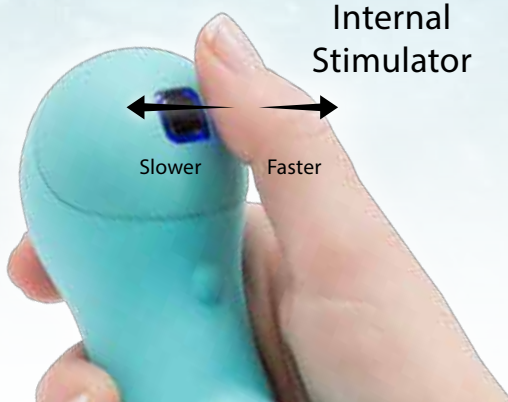

Touch™

by Swan®

Featuring an easy-to-use touch sensor, which allows you to control your passion with just a touch.

RESPONSIVE TOUCH CONTROL

Quick Response

Gradual Response

Speed Lock

Quick Press to Lock/Unlock Vibration/Rotation

Clitoral Stimulator

Internal Stimulator

Item # 5-940
Counter Display Available
Includes 2 Testers

Touch™ by Swan®

Solo

Solo, a new concept from Touch by Swan®, features a curvaceous design perfectly enhanced for your pleasure. Its broad clitoral stimulator will create more contact with your natural shape, while the body of the Solo is positioned for blowing G-Spot pleasure.

Using the responsive touch panel at the base, control your experience with a simple swipe in any direction. Swiping down will control the clitoral vibration, while swiping right or left will control the body vibration.